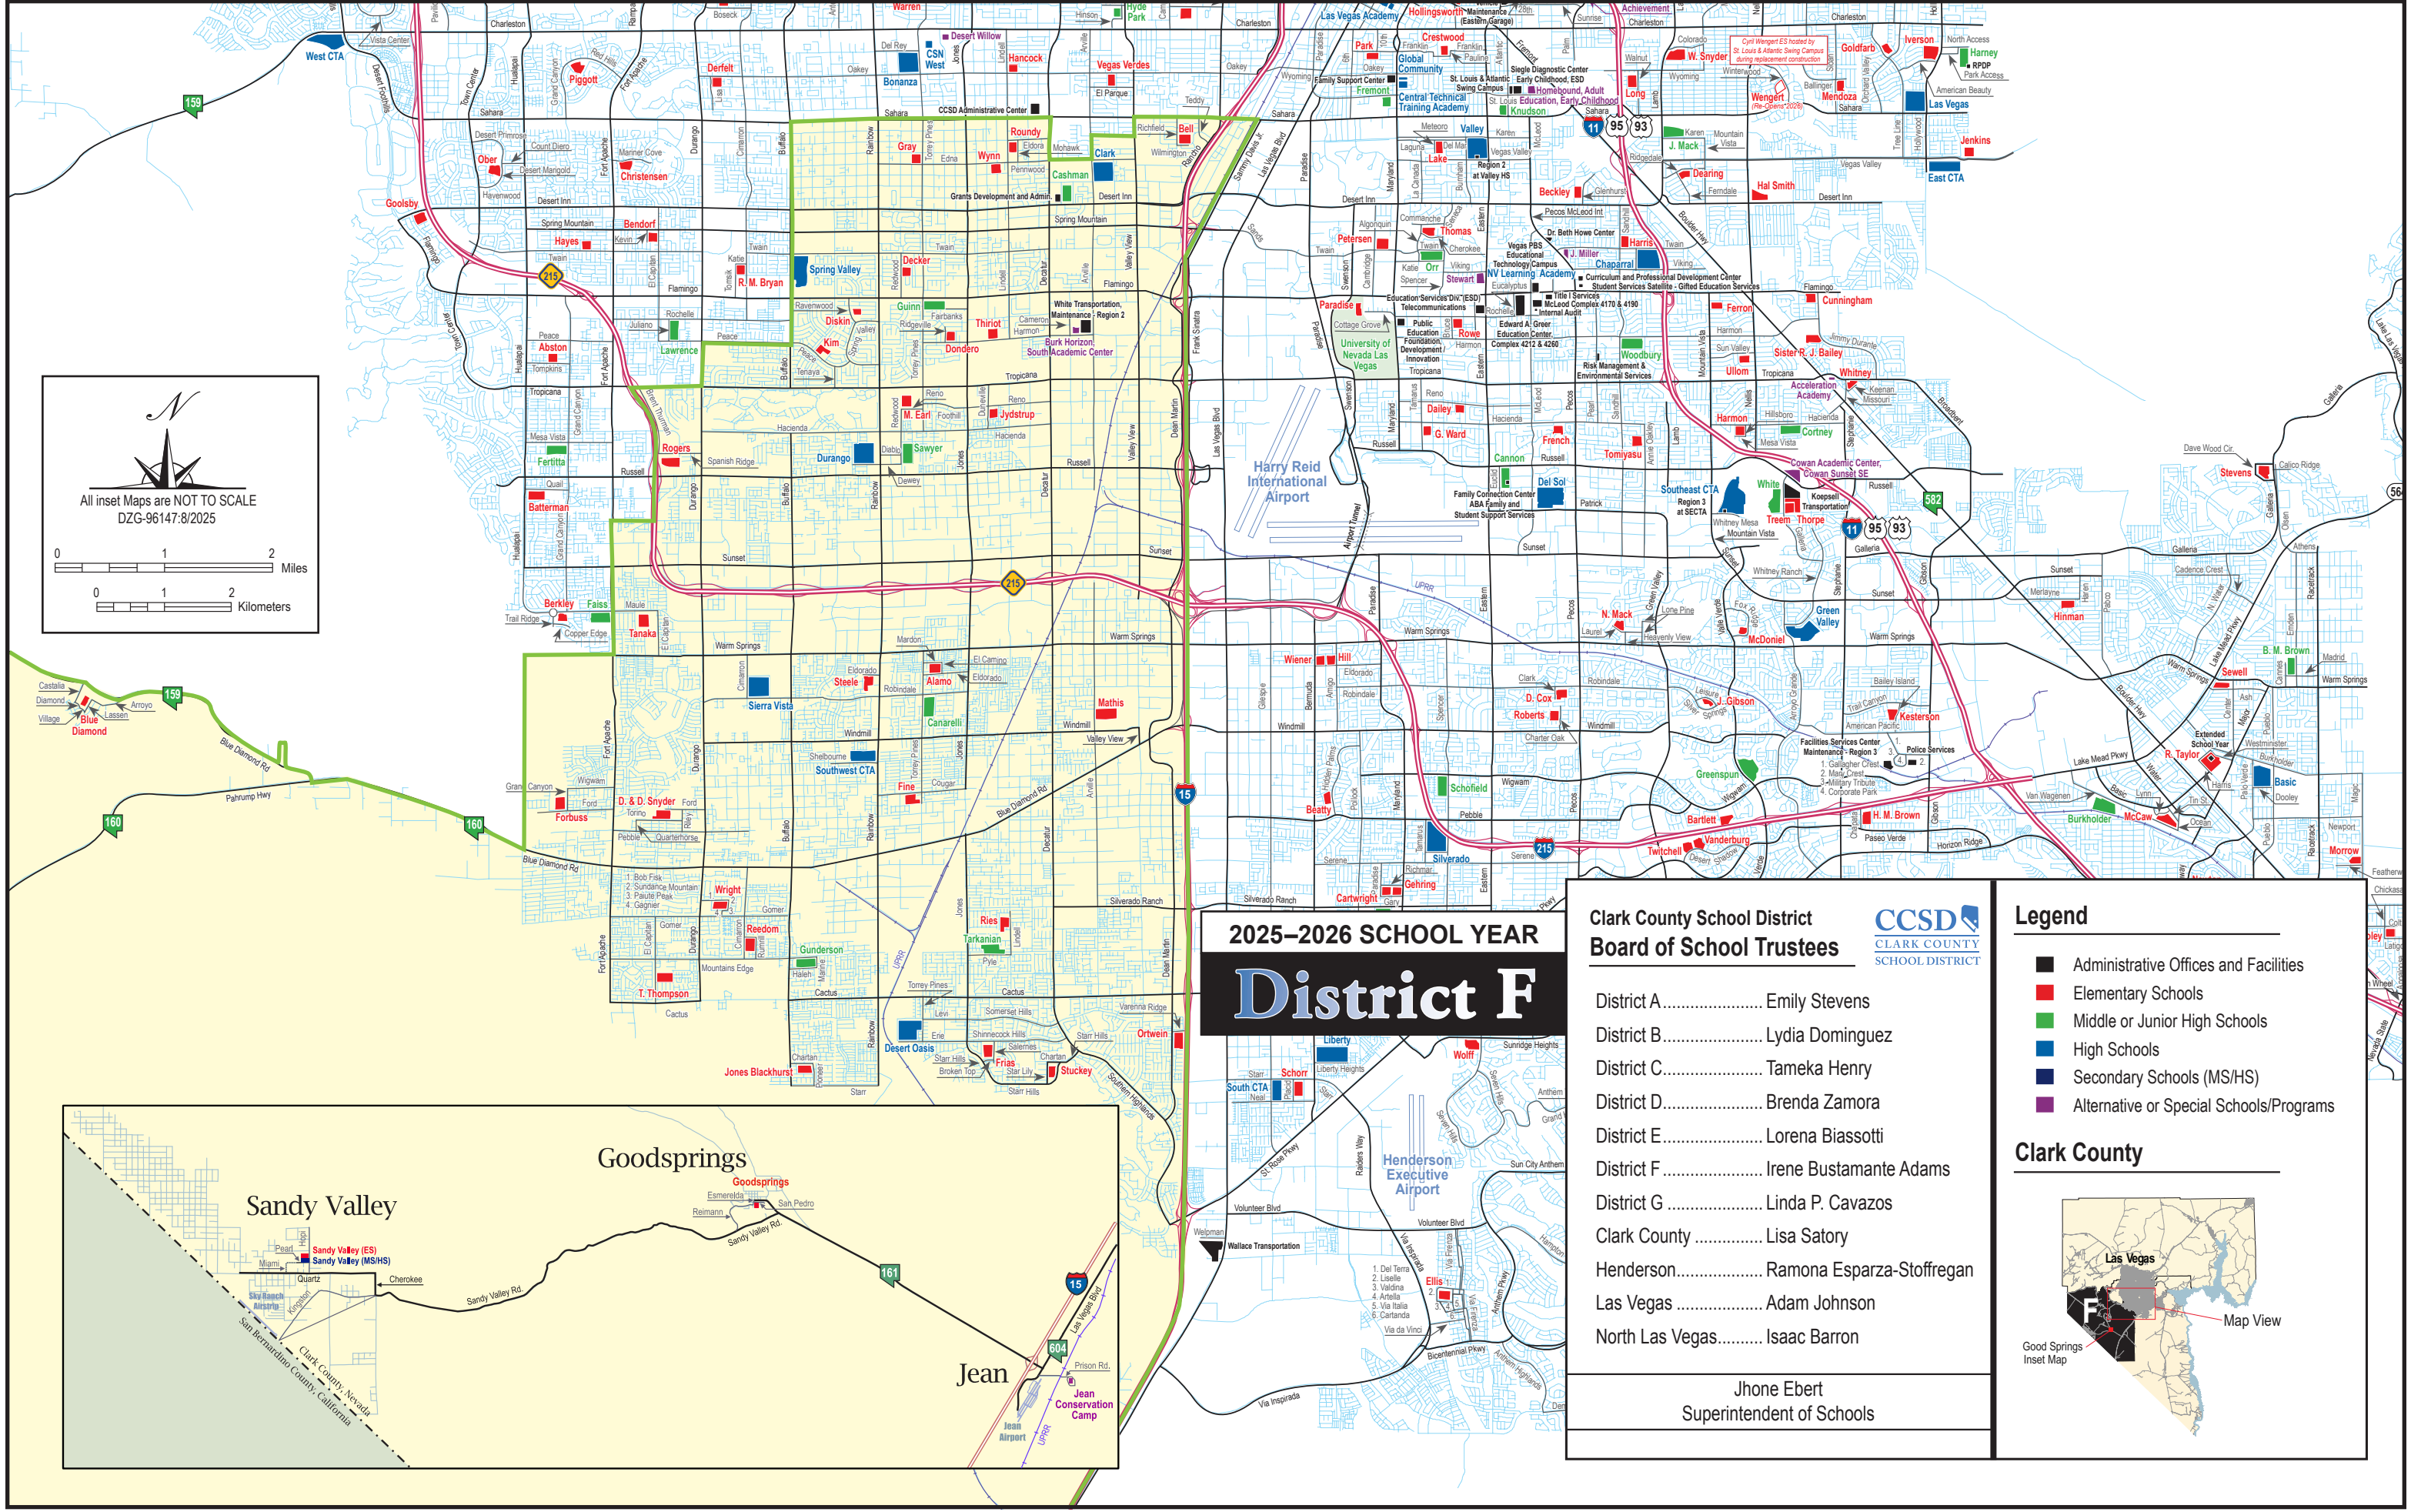

All inset Maps are NOT TO SCALE
DZG-96147.8/2025

0 1 2 Miles
0 1 2 Kilometers

2025-2026 SCHOOL YEAR
District F

Clark County School District Board of School Trustees

District A.....	Emily Stevens
District B.....	Lydia Dominguez
District C.....	Tameka Henry
District D.....	Brenda Zamora
District E.....	Lorena Biassotti
District F.....	Irene Bustamante Adams
District G.....	Linda P. Cavazos
Clark County.....	Lisa Satory
Henderson.....	Ramona Esparza-Stoffregan
Las Vegas.....	Adam Johnson
North Las Vegas.....	Isaac Barron